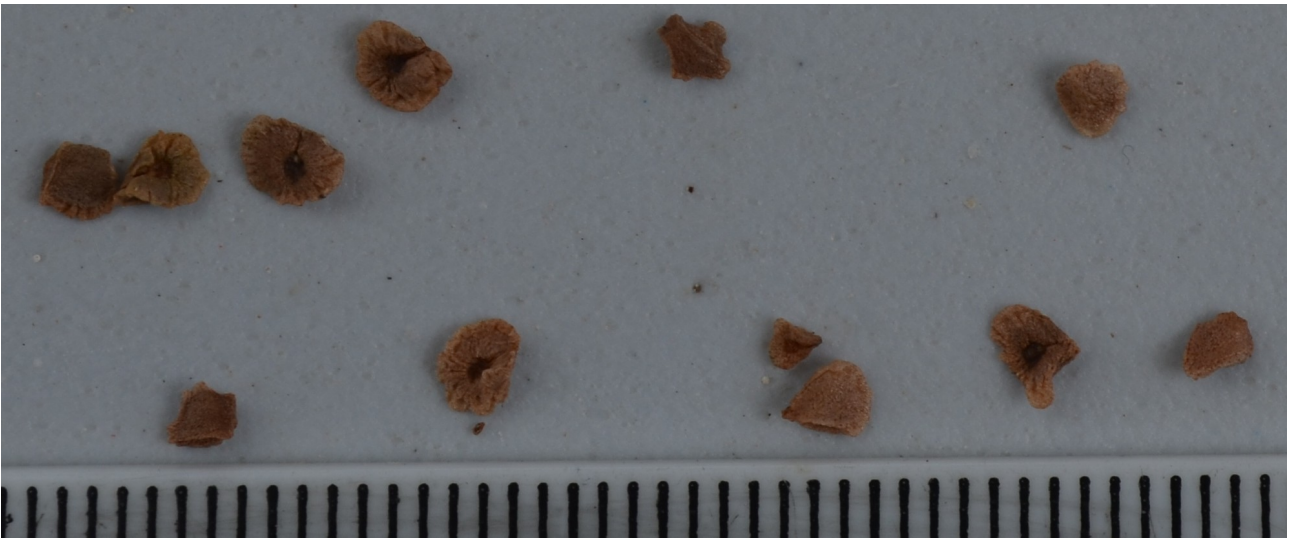

Name: ***Burchardia umbelata***

Height: 0.5m

Width: erect, 0.1m

Soil type: wet heath, grassland, woodland

Growing Conditions: dappled sun; found in grassland, woodland, wet heath

Flowers : September - Nov

Seed: brown 4mm x 2mm x 1mm

seed