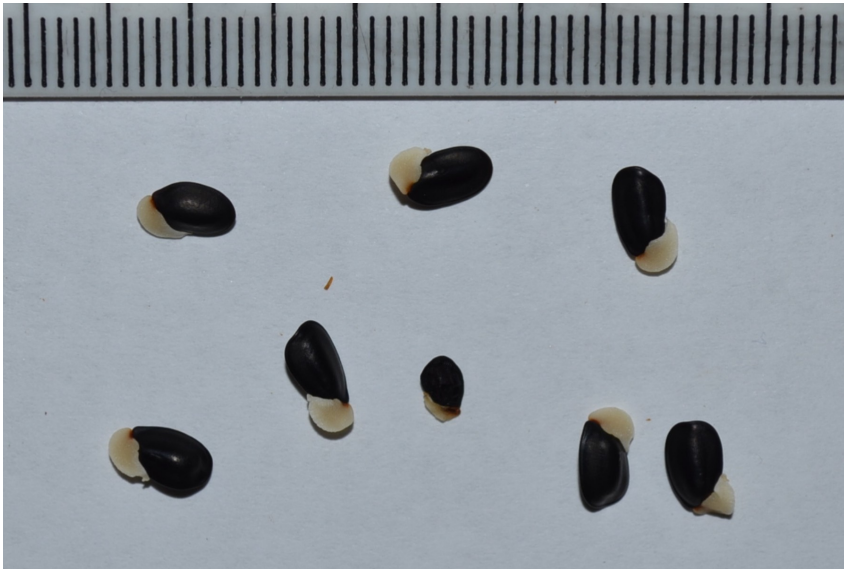

Name: ***Acacia linifolia***

Height: 2 - 4m

Width: arching shrub

Soil type: sandstone; drained, or disturbed ground

Growing Conditions: full sun to shade; found in open forest, woodland, heath

Flowers : January- May

Seed: pod 60mm long, 7mm wide; seed 5mm x 2mm x 2mm

fruit

seed